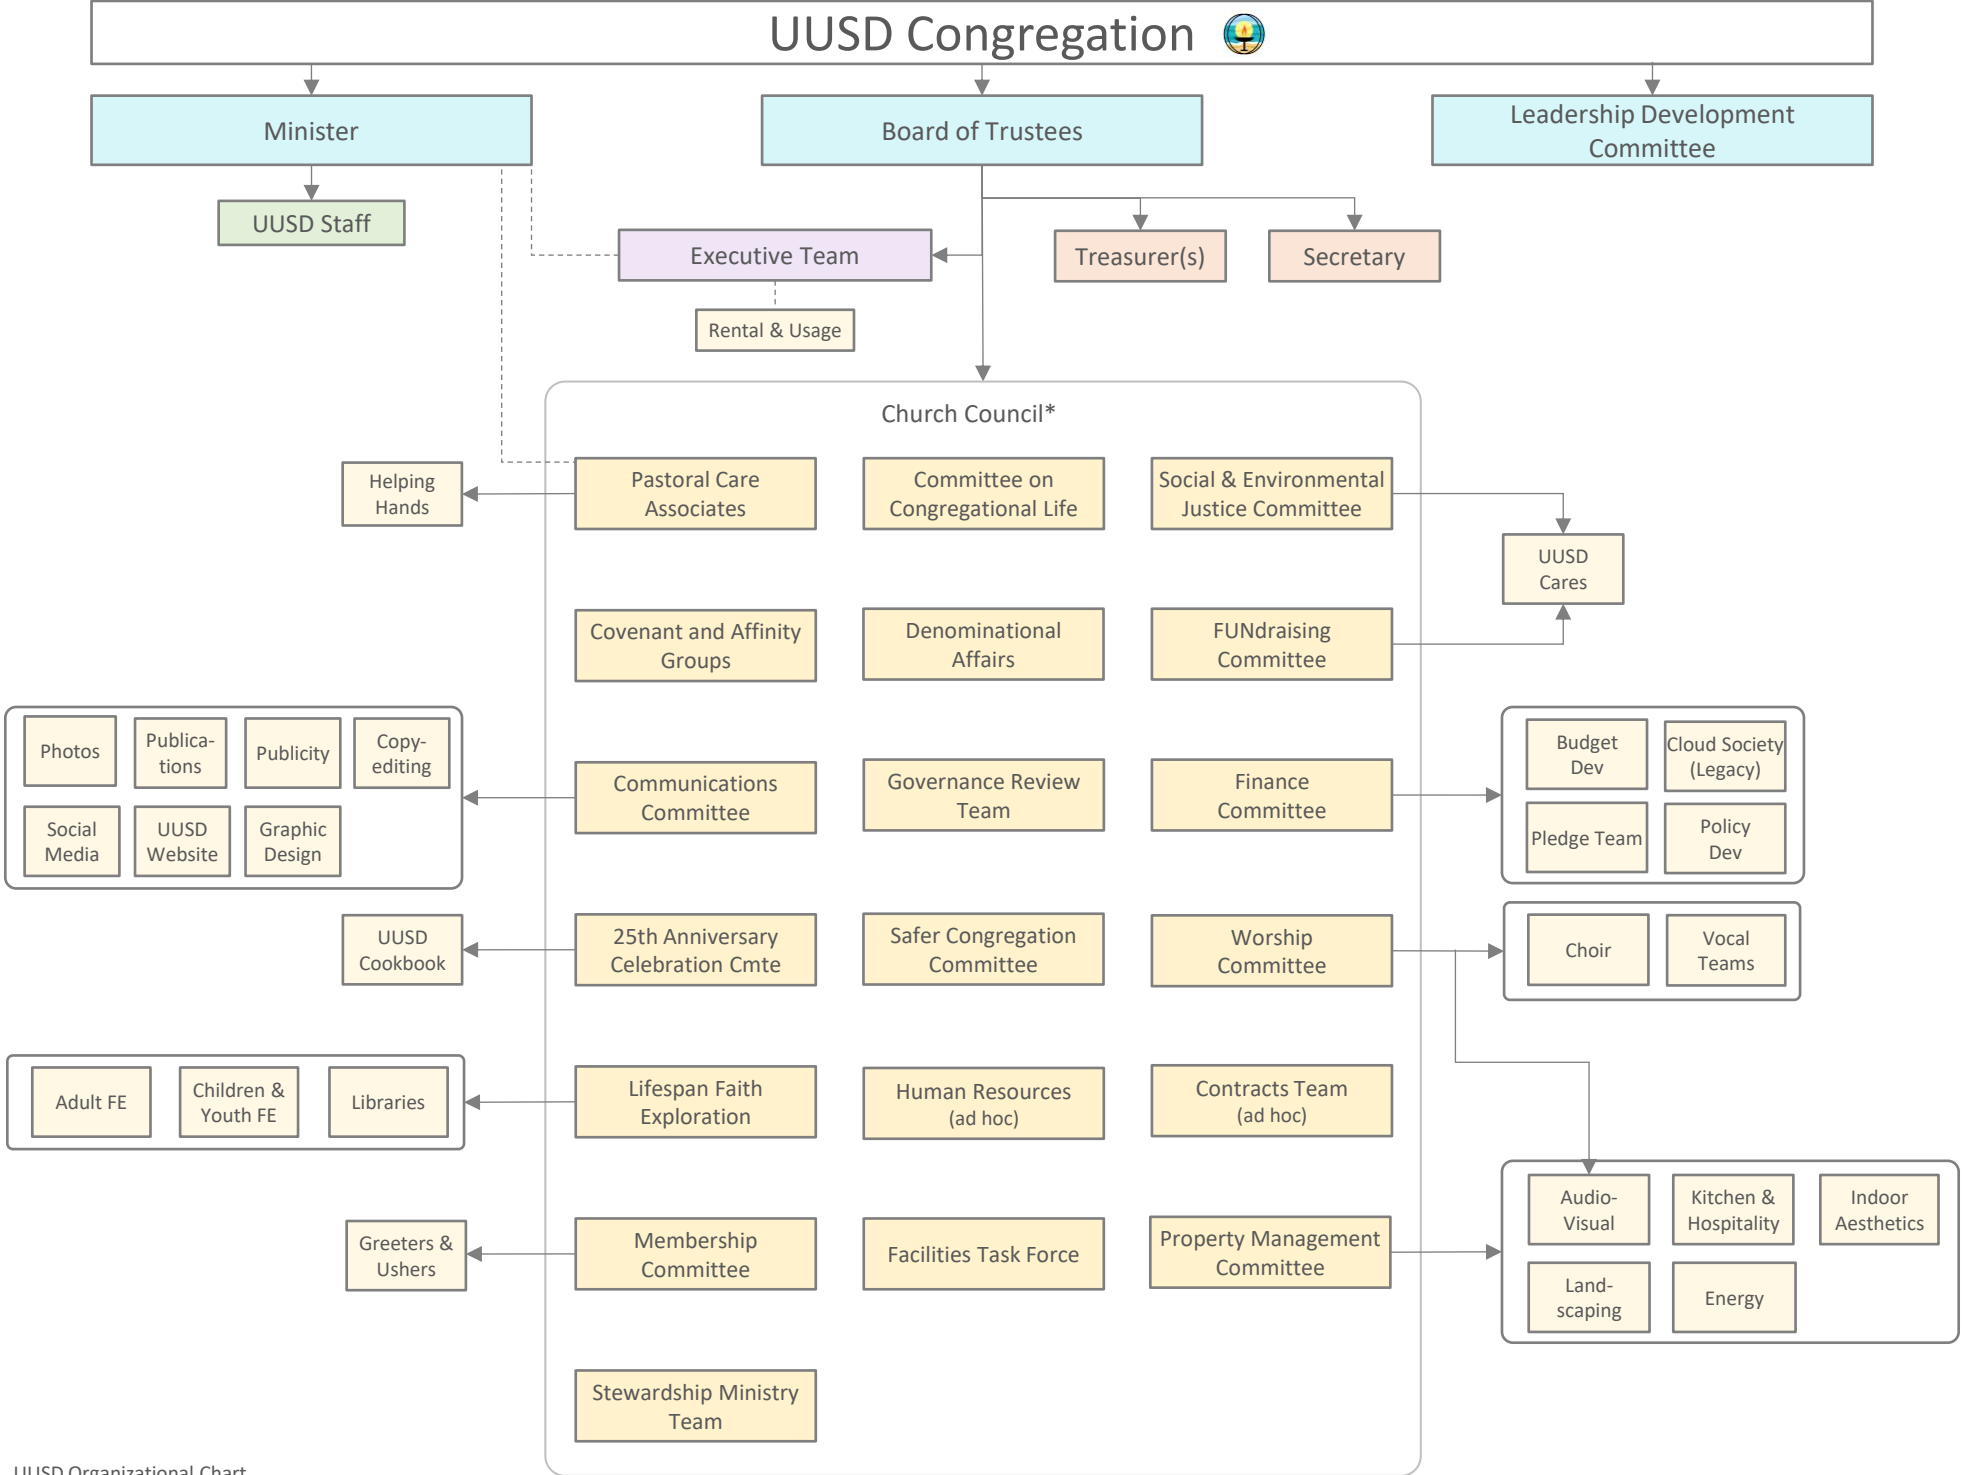

UUSD Congregation

*Consists of Chairs, Minister, 1 BOT Rep, 1 LDC Rep, and 1 ET Rep